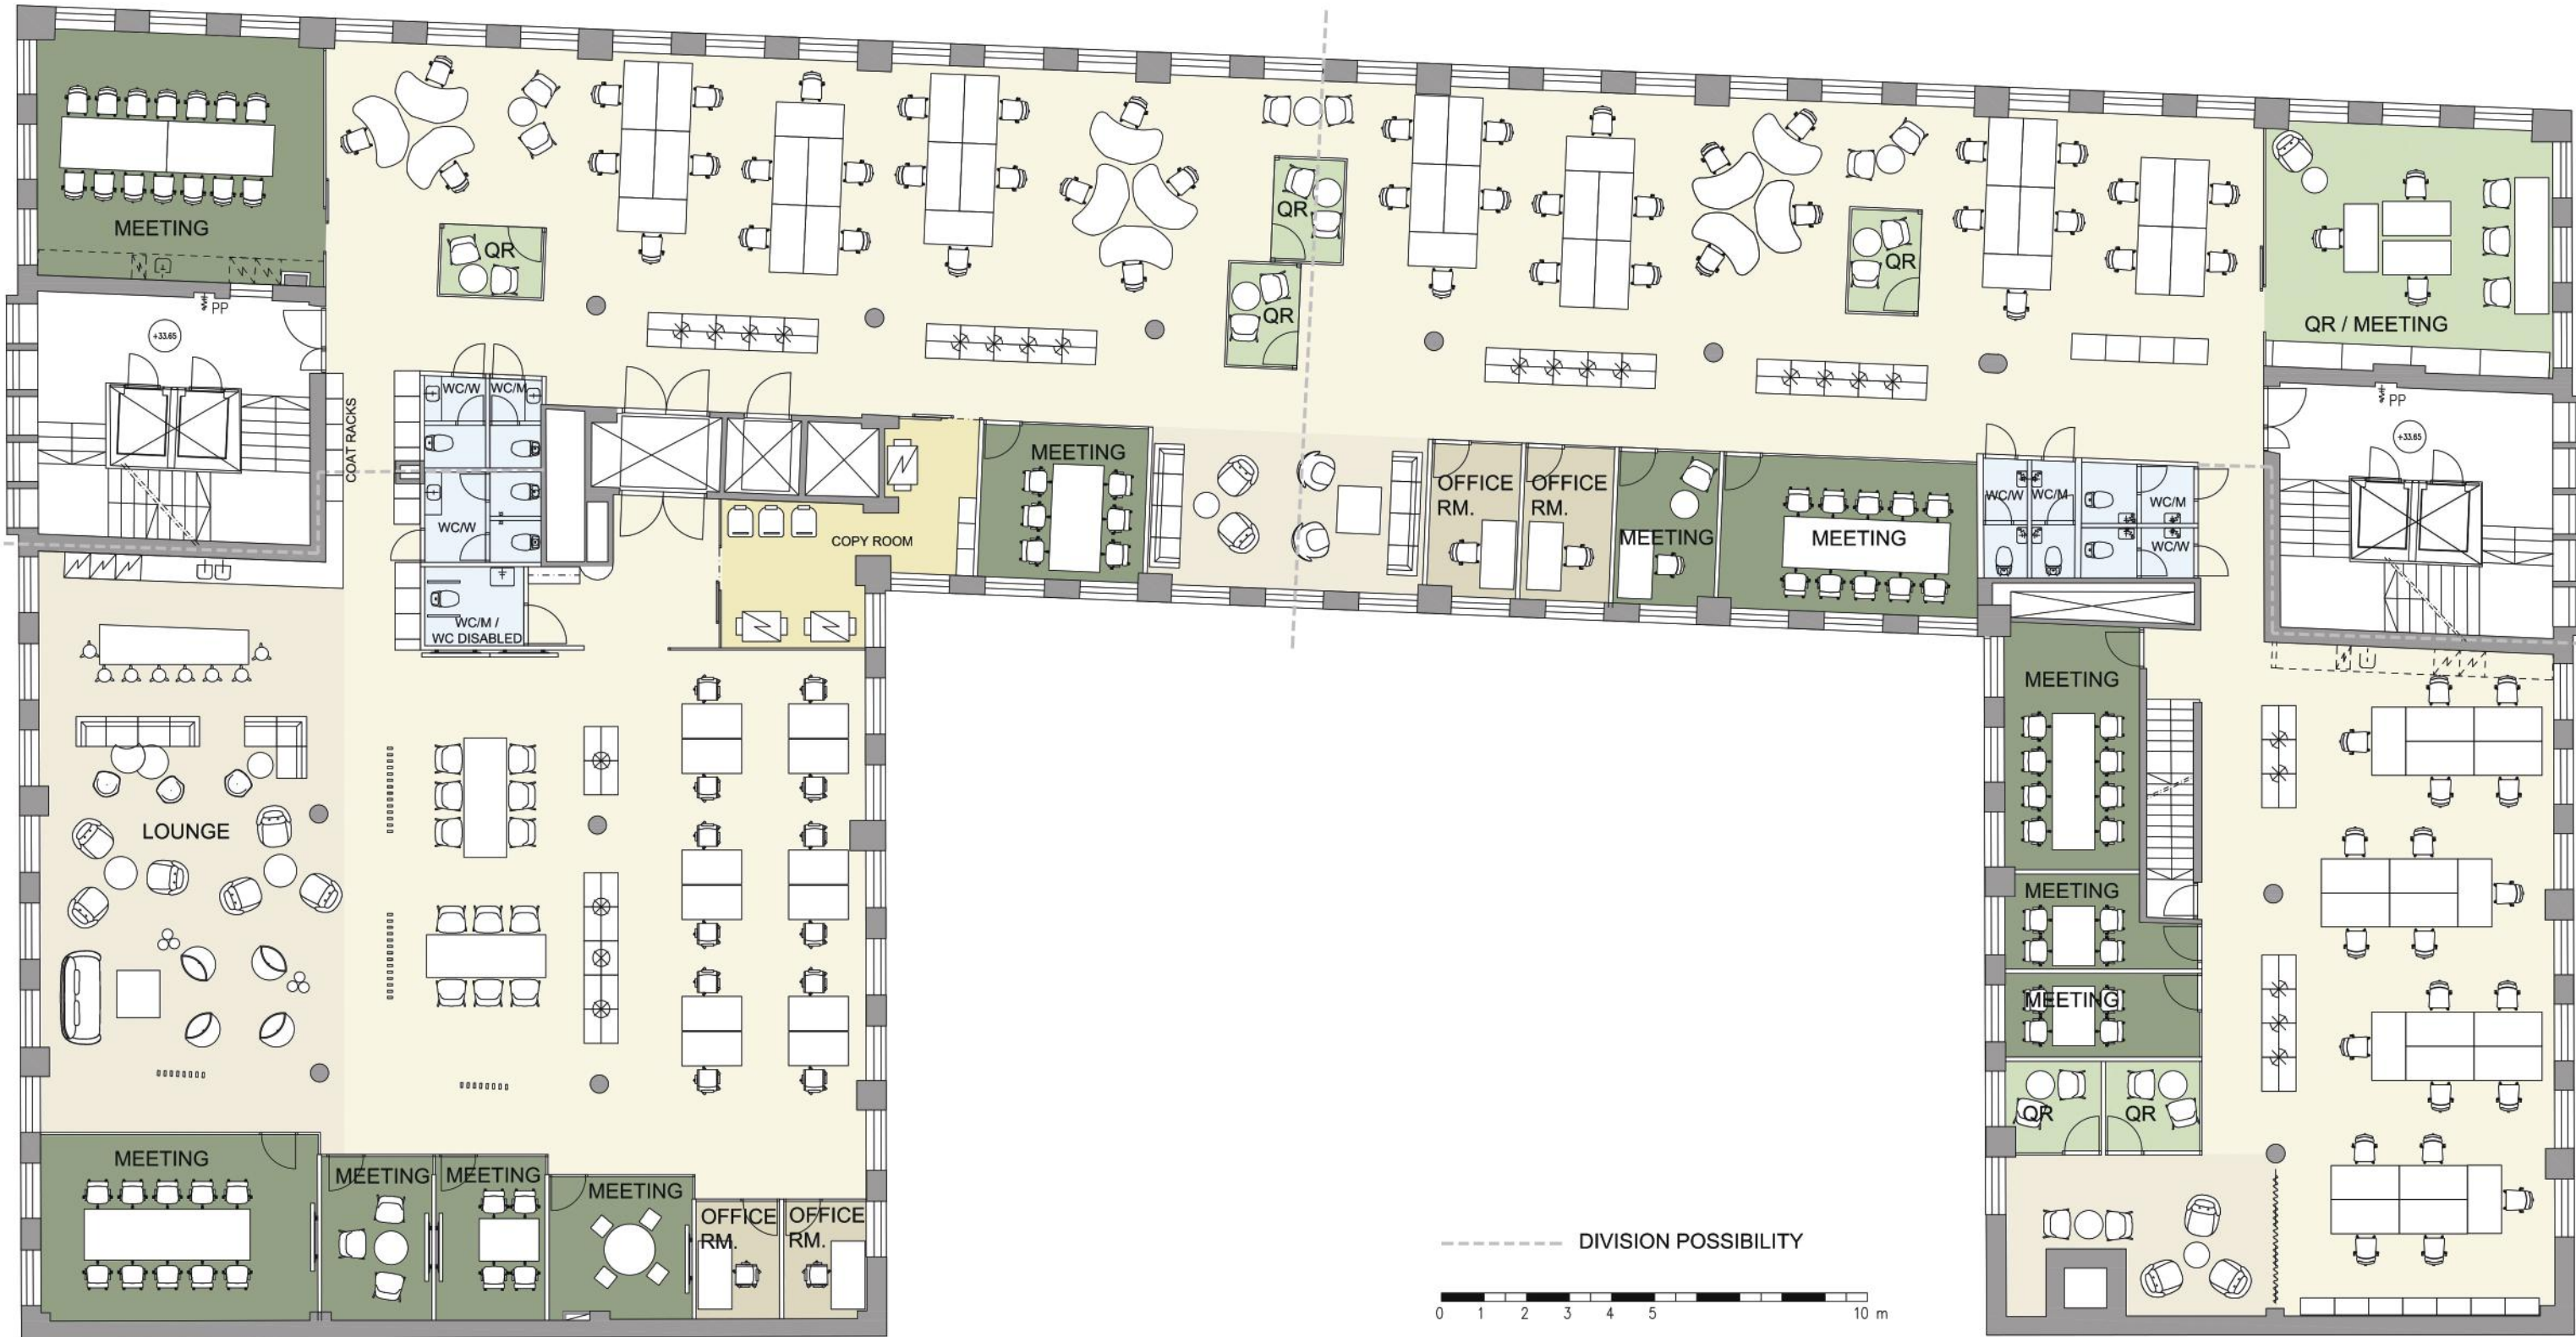

**A1**

**SAMPLE FLOOR**

The floorplan is interior designer's vision of how to use the space

NET INTERNAL AREA: 1131 M<sup>2</sup>